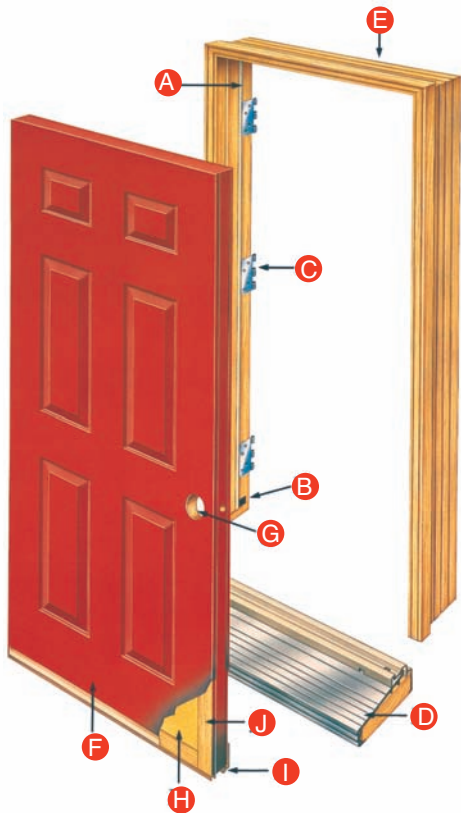

# *COBRA Doors 2000 Ltd.*

*We Manufacture the Highest Quality Entry Door Systems  
With Precision and Punctuality*

\* COVER PAGE: MARTINA IRON, MT9926-120 (2264)

**Pre-Framed Steel Door**

- A** Flexible, magnetic weather stripping seals out wind and dust. Also, with compression weather stripping, it ensures an airtight system.
  - B** Hinge seal keeps wind driven rain and dust out.
  - C** Zinc dichromate, heavy-duty steel hinges.
  - D** Thermally broken aluminum sill self drain, together with bottom sweep, eliminates dust and water seepage.
  - E** Treated pine frame is finger-jointed and kiln dried to prevent warping and decaying.
  - F** Galvanized, rigid steel facings resist cracking, splitting, rusting and warping while adding an extra degree of security.
  - G** Lock block reinforces and provides for a full range of locksets, deadbolts and decorative hardware.
  - H** Foamed-in-place polyurethane insulating core gives excellent "R" value while adding to structural stability of colour.
  - I** Flexible bottom sweep seals out wind, rain and snow.
  - J** Kiln-dried Eastern White Pine stiles and rails provide excellent thermal break while adding structural stability.
- All slabs are pre-finished factory white