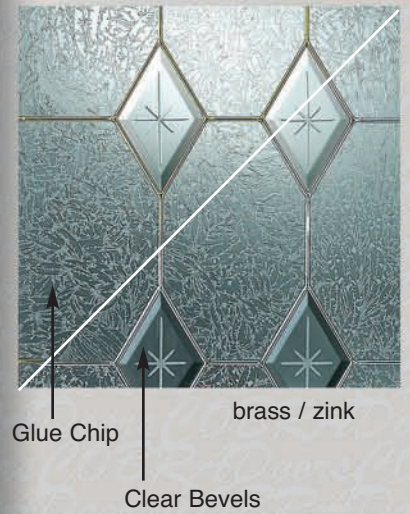

WES-300
2057 OV

WES-152
764

WES-404
2248

WES-450
848

2236

2057

2264

2248

836

2210

718

848

764

Brass
Platinum
Antique Black

• • • • • • • • •
• • • • • • • • •
• • • • • • • • •