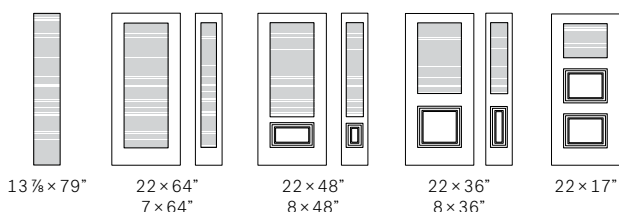

© Novatech 2014

Sandblasted & Screen Textured Glass