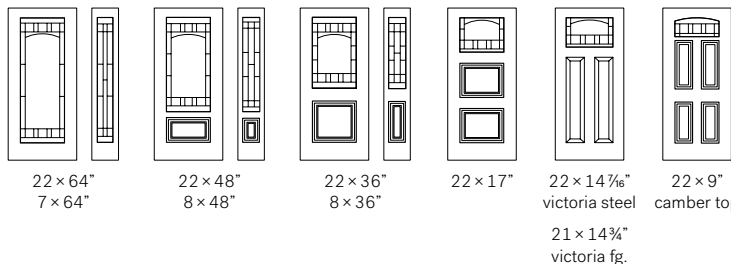

Privacy Level

Semi-private

FRAMES: C = CONTEMPORARY, N = NOVAPVC, S = STAINABLE

Chanelle

FRAME	C	N	S	FRAME	C	N	S
DOORGLASS							
22" × 64"	10-308-060-003	001	002	8" × 48"	10-308-017-003	001	002
22" × 48"	10-308-057-005	003	004	8" × 36"	10-308-010-	-	001 002
22" × 36"	10-308-050-	-	003 004	Moncton / Chanelle Sidelites			
22" × 17"	10-308-259-003	001	002	Fiberglass Mahogany woodgrain sidelite with			
22" × 14 7/16"	10-308-260-001	-	-	Integrated Rain glass available to pair with			
25 1/4" × 65 1/4"	10-308-359-	-	001	Chanelle in the 95" Moncton fiberglass door.			