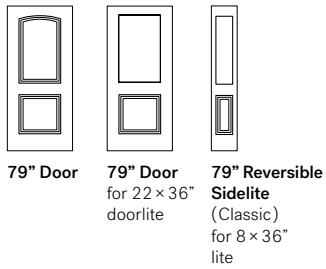

Dimensions

33 3/4", 35 3/4" x 79"
33 3/4", 35 3/4" x 84"

79" Door

Linea

Linea's strong embossments give it a post-industrial look. This model is specifically designed to integrate a doorlite or a pull bar making Linea the ideal solution for narrow entryways.

Dimensions

31 1/4", 33 3/4", 35 3/4" x 79"

79" Door

79" Door for 7 x 64" doorlite

Oso

Discreet lines and complex embossments add up to give Oso its refined and unique style. The asymmetrical design allows for the integration of a doorlite - ideal solution for narrow entryways - or a pull bar for added elegance.

79" Door

79" Door for
15 7/8 × 39 5/8"
oval doorlite

79" Reversible
Sidelite (Classic)
for 8 × 48" lite

79" Door
for 22 × 36"
doorlite

79" Door
for 8 × 36"
doorlites

79" Door
for 22 × 9"
camber top
doorlite

Classic embossment

2 Panel
Blank Top

Dimensions
31 3/4", 33 3/4", 35 3/4" × 79"
31 3/4", 33 3/4", 35 3/4" × 95"

2 Panel
Camber Top

Dimensions
31 3/4", 33 3/4", 35 3/4" × 79"

2 Panel
Planked Camber Top

Dimensions
31 3/4", 33 3/4", 35 3/4" × 79"