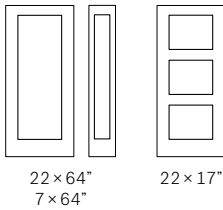

Looks great accompanied by Clear glass.

Allure is available in custom sizes.

Privacy Level
Semi-private

22 × 48"
8 × 48"

22 × 36"
8 × 36"

15⁷/₃₂ × 39²⁵/₃₂"
7 × 64"

Pinhead & Chinchilla Textured Glass

22 × 64"
7 × 64"