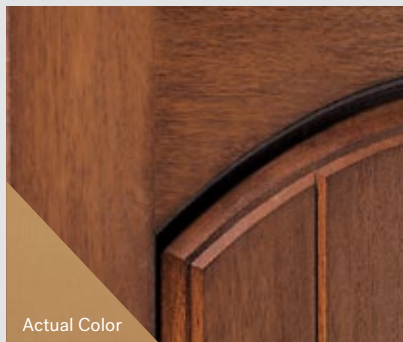

2 Panel

Country Style woodgrain
with suggested color

Actual Color