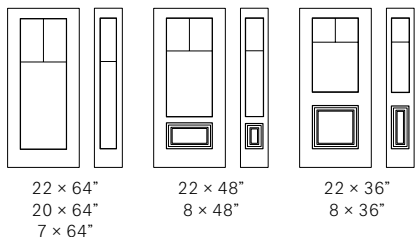

Grills

Grill Type

CAAL, CAFA, CARA, or CAGY grill

Custom Configurations

Many custom configurations available on demand.

Country Style Grill