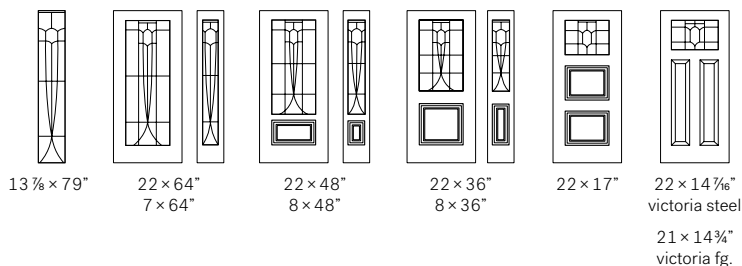

FRAMES: C = CONTEMPORARY, N = NOVAPVC, S = STAINABLE

Liano

FRAME	C	N	S
DOORGLASS			
22" x 48"	10-324-057-	-	005 004
22" x 36"	10-324-050-	-	002 002
22" x 14 7/16"	10-324-260-	001	-
21" x 14 3/4"	10-324-301-	-	002 001
25 1/4 x 42 1/4"	10-324-357-	-	- 001
25 1/4 x 51 1/4"	10-324-358-	-	- 001

FRAME	C	N	S
SIDELITES			
8" x 48"	10-324-017-	-	001 002
8" x 36"	10-324-010-	-	001 002
Liano Sidelite Options			
Fiberglass Countrystyle woodgrain sidelite with Integrated Chinchilla glass available to pair with the 79" or 95" 2 Panel camber top fiberglass door. p. 25			

Mistral

CAMING	PA	ZC
FRAME		NOVAPVC
DOORGLASS		
22" x 64"	10-310-060-	001 006
22" x 48"	10-310-057-	001 007
22" x 36"	10-310-050-	001 008
22" x 17"	10-310-259-	001 006
22" x 14 7/16"	10-310-260-	001 006
21" x 14 3/4"	10-310-301-	001 003

CAMING	PA	ZC
FRAME		NOVAPVC
DOORGLASS		
7" x 64"	10-310-005-	001 006
8" x 48"	10-310-017-	001 007
8" x 36"	10-310-010-	001 006
13 7/8 x 79"	10-310-211-	001 003