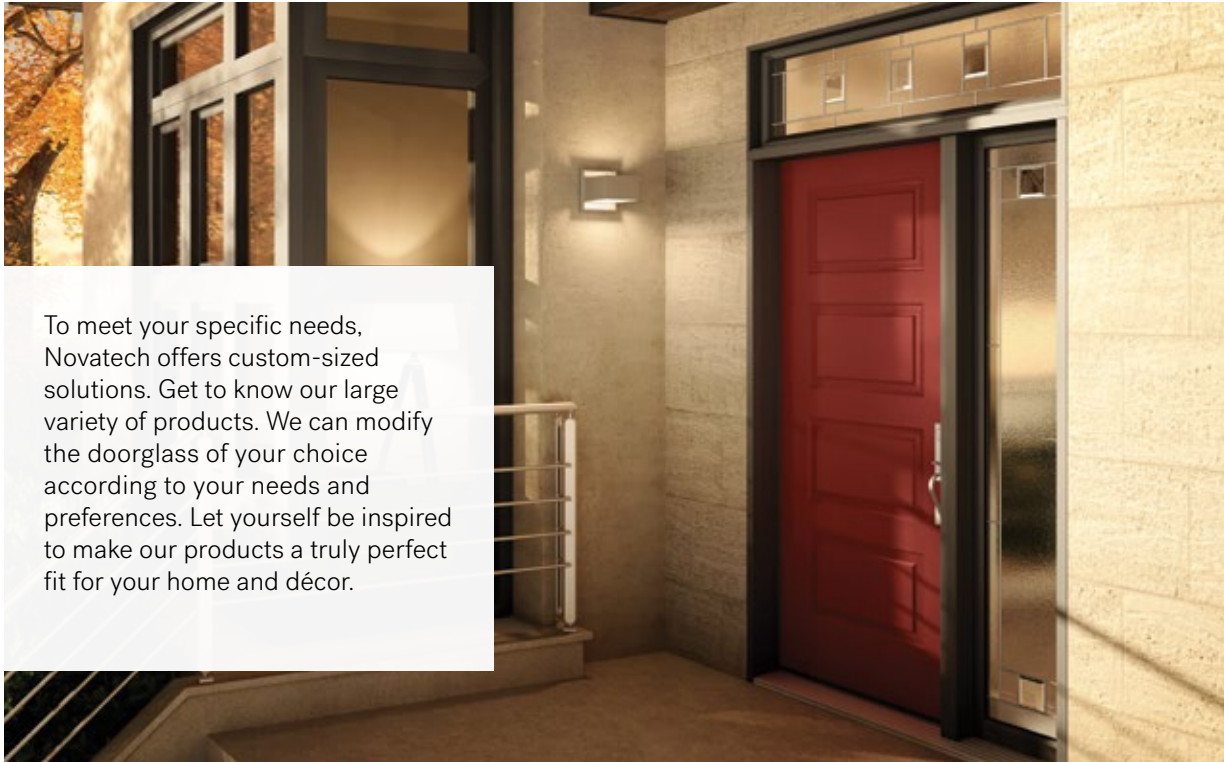

A Made-to-measure Entry

To meet your specific needs, Novatech offers custom-sized solutions. Get to know our large variety of products. We can modify the doorglass of your choice according to your needs and preferences. Let yourself be inspired to make our products a truly perfect fit for your home and décor.

Modify our Stained Glass

Choose a Different Caming