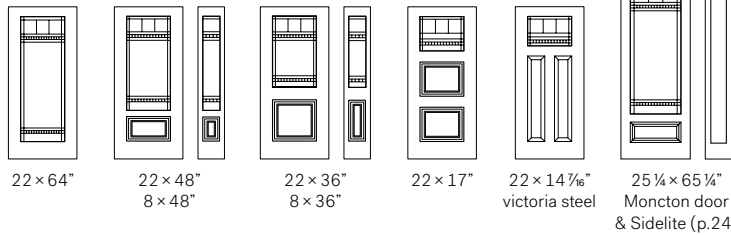

Bistro

Bistro's arched head-piece and its well placed clear bevelled square panes contribute to its overall warmth. This model is perfectly suited to cozy bungalow renovations.

Stained Glass

¹ Chinchilla glass ² Beveled clear glass

³ Diamond glass

Caming: Zinc (shown) or Patina

Frame: NovaPVC, Stainable or Contemporary

Designer Advice:

Looks great accompanied by Chinchilla glass.
Bistro is available in custom sizes.