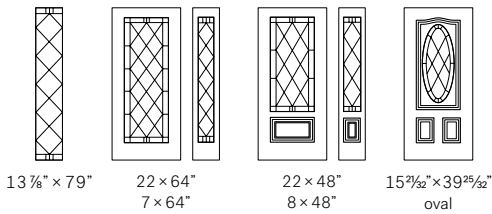

Gloria

The elegant gothic arches of Gloria are a graceful nod to the skill of the great glass craftsmen of period stained-glass windows. This composition, one of the most difficult to manufacture, will give you an entrance worthy of admiration!

Stained Glass

¹ Beveled Pinhead glass ² Clear Baroque glass

Caming: Patina
Frame: NovaPVC or Stainable

Designer's Advice:

Looks great accompanied by Beveled Pinhead glass.
Gloria is available in custom sizes.