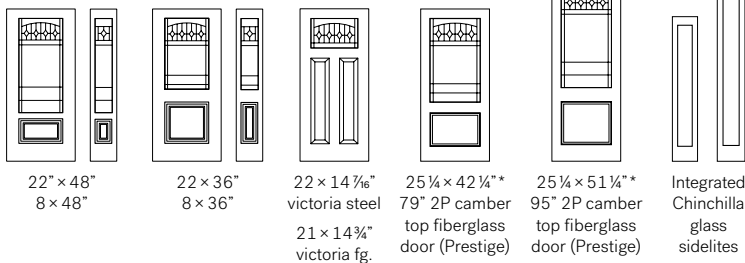

Mistral

Inspired by the Art Nouveau style, this elegant stained glass is composed of simple, elongated shapes found in the interiors and illustrations of the day.

Stained Glass

¹ Niagara glass ² Sydney glass

³ Beveled Pinhead glass ⁴ Small hammered glass

Caming: Zinc (shown) or Patina

Frame: NovaPVC or Stainable

Designer's Advice:

Looks great accompanied by Pinhead glass.

Mistral is available in custom sizes.