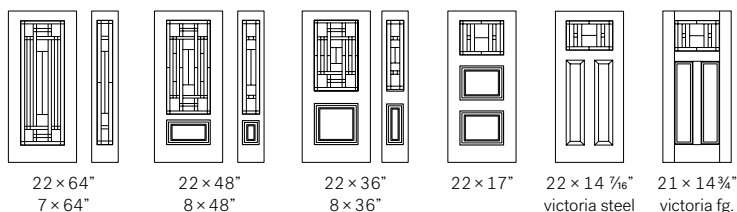

Kallima

Kallima will charm lovers of glass. Black Baroque-type handmade glass gives this stained glass a distinctive, artistic touch. Because it is handmade, each piece of glass is unique, lending an exclusive feel to each doorglass.

Stained Glass

¹ Chord glass ² Sydney glass ³ Black glass

⁴ Black Baroque glass ⁵ Pinhead glass

Caming: Patina

Frame: NovaPVC, Stainable, Contemporary

Designer's Advice:

Looks great accompanied by Pinhead glass.

Kallima is available in custom sizes.