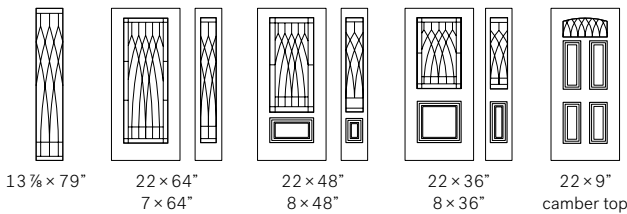

FRAMES: N = NOVAPVC, S = STAINABLE, R = RESIN

Gothic

FRAME	N	S	R
22" x 64"	10-141-060	001 003	-
22" x 48"	10-141-057	001 003	-
15 1/2" x 39 25/32"	10-141-027	-	007 001

FRAME	N	S	R
7" x 64"	10-141-005	001 005 002	-
8" x 48"	10-141-017	001 005	-
13 3/8" x 79"	10-141-211	-	001

Gloria

FRAME	N	S
22" x 64"	10-256-060	001 003
22" x 48"	10-256-057	001 004
22" x 36"	10-256-050	001 002
22" x 9"	10-256-251	001 002

FRAME	N	S
7" x 64"	10-256-005	001 002
8" x 48"	10-256-017	001 004
8" x 36"	10-256-010	001 002
13 3/8" x 79"	10-256-211	001