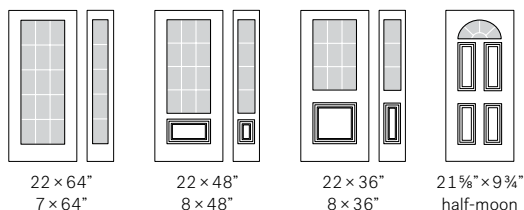

Designer's Advice:

Looks great accompanied by Sandblasted glass.
Distinction is available in custom sizes.

Privacy Level

Private ●

FRAMES: **N** = NOVAPVC, **S** = STAINABLE

Marbella

DOORGLASS

25" × 42"	36" × 79" DOOR	26-341-319-001
25" × 51"	36" × 95" DOOR	26-341-320-001
31" × 51"	42" × 95" DOOR	26-341-322-001