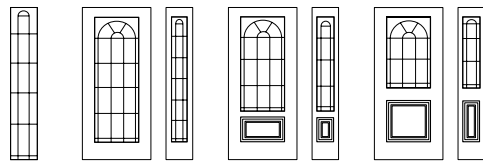

13 $\frac{7}{8}$ " x 79"   22" x 64"   22" x 48"   22" x 36"
7" x 64"   8" x 48"   8" x 36"

FRAMES: **N** = NOVA PVC, **S** = STAINABLE

Evangeline II

CAMING	PA	ZC	BR	CAMING	PA	ZC	BR
FRAME	NOVA PVC			FRAME	NOVA PVC		
DOORGLASS				SIDELITES			
22" x 64"	10-054-060-	026	008	7" x 64"	10-054-005-	026	008
22" x 48"	10-054-057-	032	006	8" x 48"	10-054-017-	017	005
22" x 36"	10-054-050-	024	008	8" x 36"	10-054-010-	021	008
15$\frac{25}{32}$" x 39$\frac{25}{32}$"	10-054-027-	-	-	13$\frac{7}{8}$" x 79"	10-054-211-	001	002

Murano

FRAME	N	S	FRAME	N	S
DOORGLASS			SIDELITES		
22" x 64"	06-081-060-	010	7" x 64"	06-081-005-	012
20" x 64"	06-081-038-	017	8" x 48"	06-081-017-	006
22" x 48"	06-081-057-	006	8" x 36"	06-081-010-	007
22" x 36"	06-081-050-	011	13$\frac{7}{8}$" x 79"	06-081-211-	002