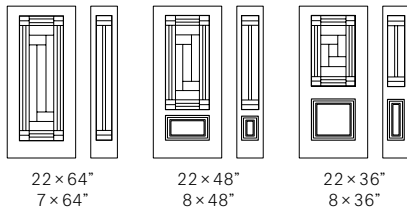

22 × 64"
7 × 64"

22 × 48"
8 × 48"

22 × 36"
8 × 36"

Transit

A tribute to the industrial movement, the hatchwork pattern was inspired by the look of steel floors in commercial buildings. The pattern is framed by a series of clear lines that evoke the classic elegance of a perimeter grill.

Silkscreened Glass

¹ Sandblasted ink finish ² Clear glass

Frame: Contemporary or NovaPVC

Designer's Advice:

Looks great accompanied by Sandblasted glass