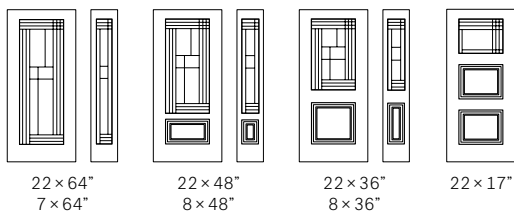

Designer's Advice:

Looks great accompanied by Screen glass. Lounge is available in custom sizes.

Privacy Level

Private ●