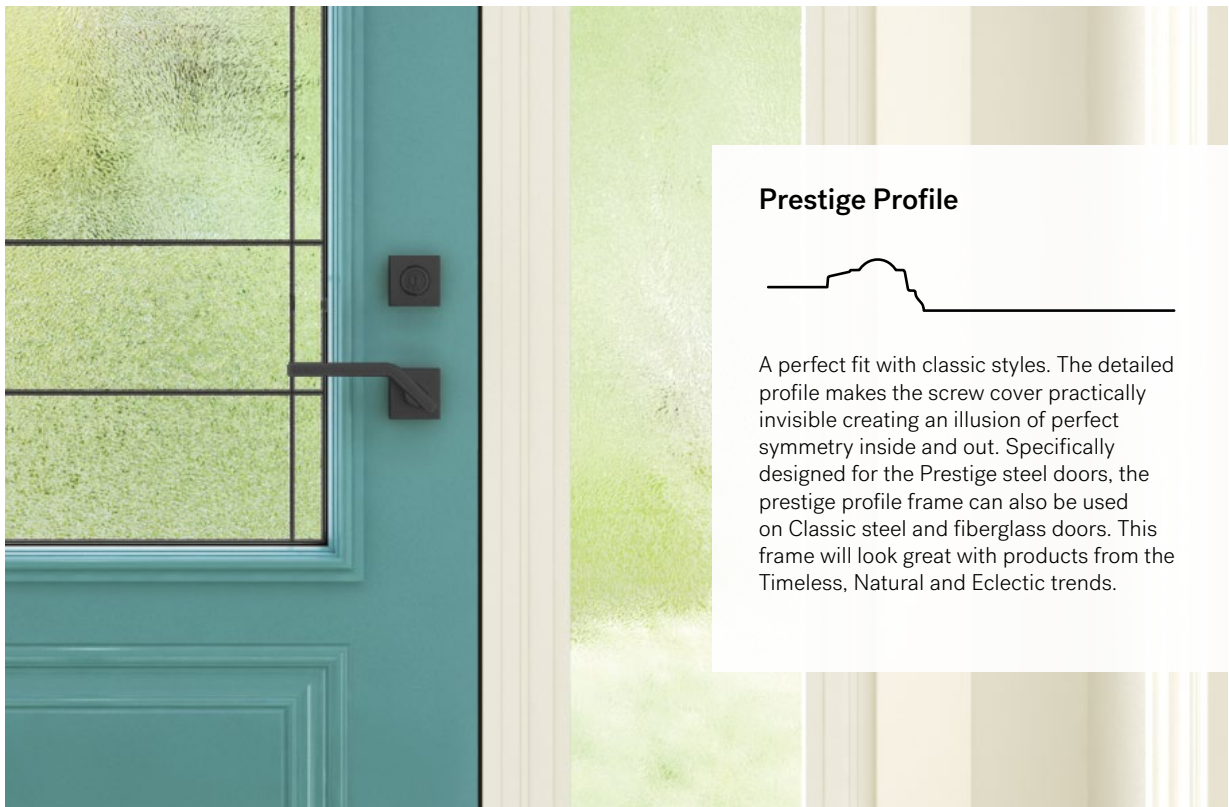

③

Pure Outright Simplicity

A minimalist approach geared for comfort and the creation of a luminous space without compromise. Multiple textured glass options are available, depending on the level of privacy desired. A **Pure** entrance will add a touch of elegance and contribute to the architectural balance of your home.

Well Framed!

N

New

Contemporary Profile

With its clean profile, this frame is the ideal choice for doors with multiple cut-outs, such as the UNO configurations (see p.19). The profile, which looks the same inside and out, brings the focus on your doorglass selection. This frame matches perfectly with our Shaker and Design steel doors, to be used in the Contemporary, Eclectic or Natural trends.

87

Prestige Profile

A perfect fit with classic styles. The detailed profile makes the screw cover practically invisible creating an illusion of perfect symmetry inside and out. Specifically designed for the Prestige steel doors, the prestige profile frame can also be used on Classic steel and fiberglass doors. This frame will look great with products from the Timeless, Natural and Eclectic trends.