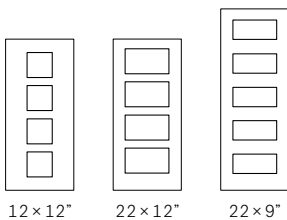

Sandblasted & Screen Textured Glass

Sandblasted glass