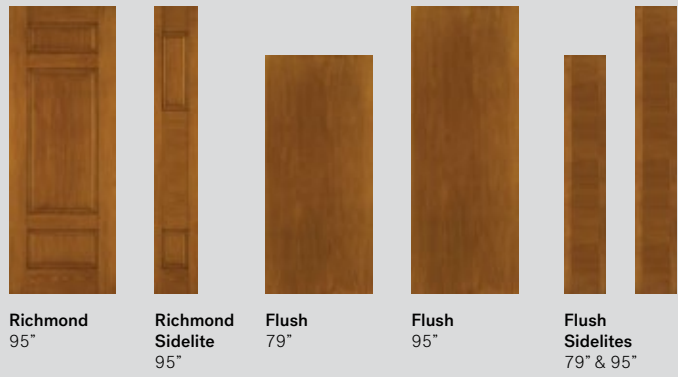

Orleans
79"

Richmond
79"

Richmond
95"

**Orleans &
Richmond
Sidelites**
79" & 95"

Flush
79"

Flush
95"

**Flush
Sidelites**
79" & 95"

Smooth Fiberglass Doors

Smooth Finish

Actual Color

Victoria Accessories

Decorative Shelf

Optional for the Smooth finish Victoria door. Easily installed with glue.

25-274-295-004

Fiberglass Doors

Oak Woodgrain

Mahogany Woodgrain

Woodgrain Fiberglass Doors

Oak Woodgrain
(suggested color)

Mahogany Woodgrain
(suggested color)

Victoria Accessories

Decorative Shelf
Optional for Mahogany finish Victoria door. Easily installed with glue.