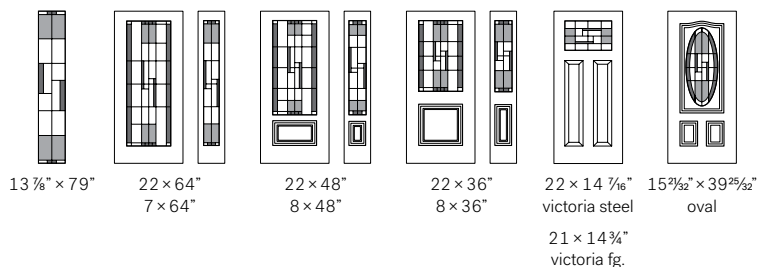

Kallima is available in custom sizes.

Privacy Level
Private

FRAMES: N = NOVAPVC, R = RESIN

Attraction

FRAME	NOVAPVC	
CAMING	PA	ZC
DOORGLASS		
22" × 64"	10-261-060-	001 007
22" × 48"	10-261-057-	001 007
22" × 36"	10-261-050-	001 007
22" × 17"	10-261-259-	001 005
22" × 14 7/16"	10-261-260-	001 006
21" × 14 3/4"	10-261-301-	001 003