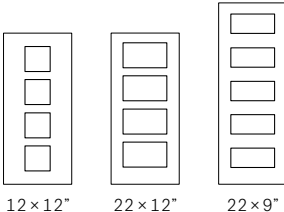

12 × 12"

22 × 12"

22 × 9"