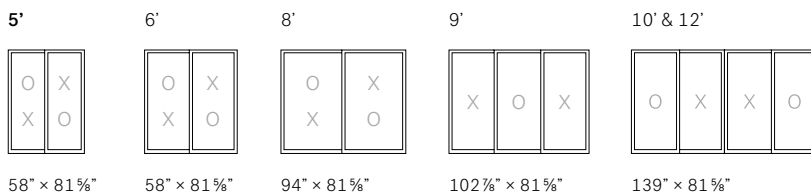

Choice of openings and sizes - Exterior view