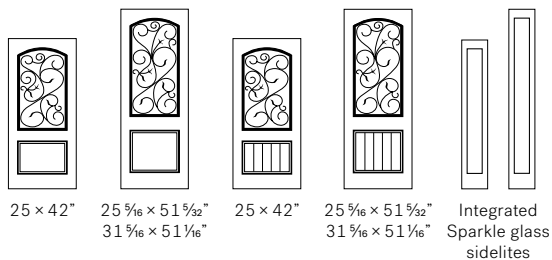

Marbella

Formerly, wrought iron grills were placed on windows for protection, allowing doors and windows to be left open. This superb wrought iron composition will embellish your entry and carry your guests back in time without altering the style of your home. Marbella is exclusive to the Prestige Collection 2 Panel camber top fiberglass door. (p.25)

Wrought Iron

¹ Authentic wrought iron ² Sparkle glass

Frame: Black aluminum frame

Designer's Advice:

Looks great accompanied by Sparkle glass

Privacy Level

Private ●