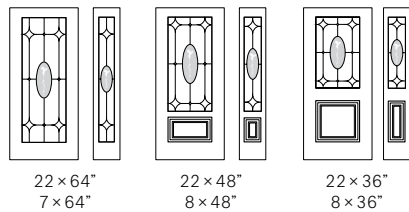

FRAMES: N = NOVAPVC, S = STAINABLE

Cathedral

CAMING	PA	ZC	CAMING	PA	ZC
FRAME	NOVAPVC		FRAME	NOVAPVC	
DOORGLASS					
22" × 64"	10-036-060-	003|012	7" × 64"	10-036-005-	009|011
22" × 48"	10-036-057-	003|012	8" × 48"	10-036-017-	002|010
22" × 36"	10-036-050-	005|015	8" × 36"	10-036-010-	003|011
21 1/8" × 9 3/4"	10-036-044-	009|010	SIDELITES		

Beethoven

FRAME	N	S	FRAME	N	S
DOORGLASS			SIDELITES		
22" × 64"	07-008-060-	007|013	7" × 64"	07-008-005-	006|011
22" × 48"	07-008-057-	002|013	8" × 48"	07-008-017-	002|008
22" × 36"	07-008-050-	007|019	8" × 36"	07-008-010-	005|014