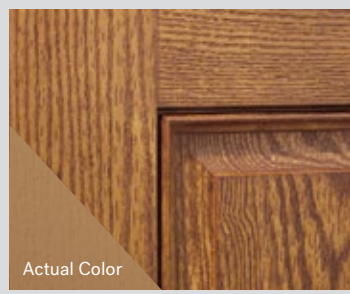

Smooth Finish

Actual Color

Victoria Accessories

Decorative Shelf

Optional for the Smooth finish Victoria door. Easily installed with glue.

25-274-295-004

Fiberglass Doors

Oak Woodgrain

Mahogany Woodgrain

Woodgrain Fiberglass Doors

Oak Woodgrain
(suggested color)

Mahogany Woodgrain
(suggested color)

Victoria Accessories

Decorative Shelf
Optional for Mahogany finish Victoria door. Easily installed with glue.