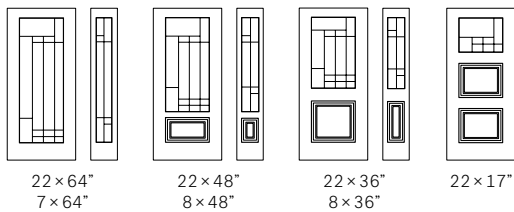

¹ Lystral glass ² Pinhead glass

³ Wide Reed glass

Caming: Zinc

Frame: Contemporary or NovaPVC

Designer's Advice:

Looks great accompanied by Pinhead glass. Cosmopolitain is available in custom sizes.

Privacy Level