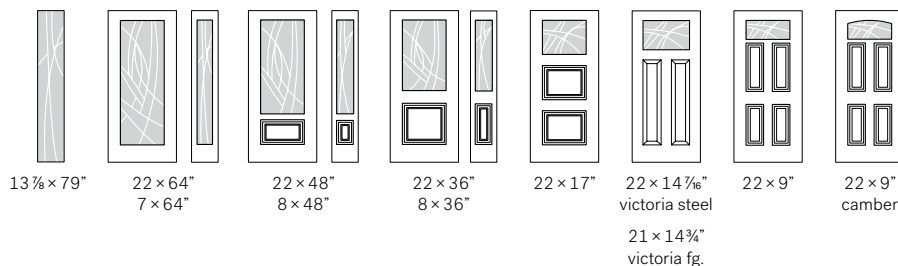

Designer's Advice:

Looks great accompanied by Sandblasted glass. Alys is available in custom sizes.

Privacy Level

Private ●

13 7/8" x 79"

22" x 64"
7" x 64"

22" x 48"
8" x 48"

22" x 36"
8" x 36"