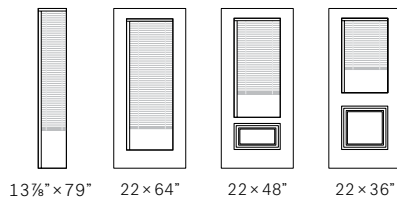

Discretion

The integrated aluminum mini-blinds are a time tested classic. Discretion is an easy to operate and highly durable product. It is a great way to let light in during the day while ensuring absolute privacy at any moment. Novatech's mini-blinds are now available in two colours in order to suit any décor.

Integrated mini-blinds

White aluminum mini-blinds
Satin grey aluminum mini-blinds

13 7/8" × 79"   22" × 64"   22" × 48"   22" × 36"