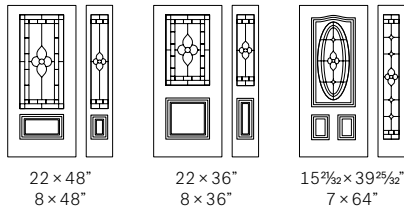

Looks great accompanied by Clear glass.

Allure is available in custom sizes.

Privacy Level
Semi-private

22 × 48"
8 × 48"

22 × 36"
8 × 36"

15⁷/₃₂ × 39²⁵/₃₂"
7 × 64"

Pinhead & Chinchilla Textured Glass

22 × 64"
7 × 64"