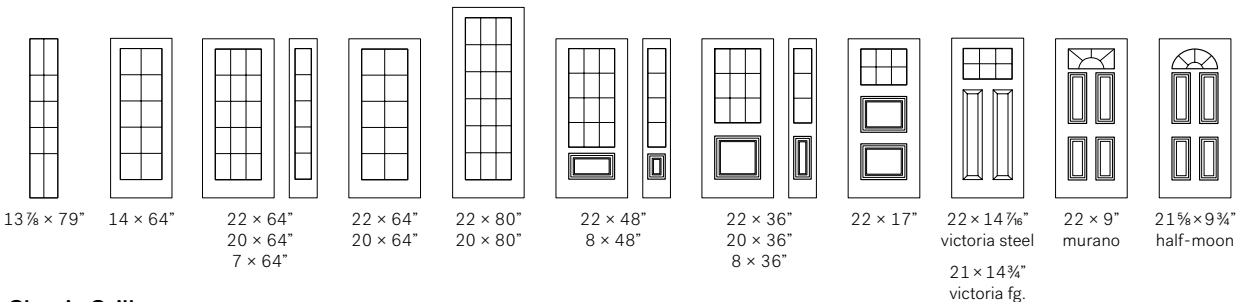

Distinction Grill

Classic Grill