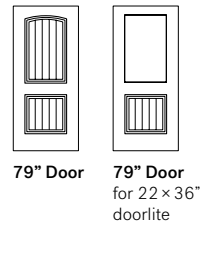

Dimensions

33 3/4", 35 3/4" x 79"
33 3/4", 35 3/4" x 84"

79" Door

Linea

Linea's strong embossments give it a post-industrial look. This model is specifically designed to integrate a doorlite or a pull bar making Linea the ideal solution for narrow entryways.

79" Door
79" Door for 22 × 48" doorlite
79" Reversible Sidelite for 8 × 48" lite

95" Door for 22 × 9" doorlite
95" Door for 22 × 9" camber top doorlite
95" Door for 22 × 64" doorlite
95" Sidelite for 7 × 64" lite

79" Door

79" Door for
15 7/8 × 39 5/8"
oval doorlite

79" Reversible
Sidelite (Classic)
for 8 × 48" lite

79" Door
for 22 × 36"
doorlite

79" Door
for 8 × 36"
doorlites

79" Door
for 22 × 9"
camber top
doorlite

Classic embossment

2 Panel
Blank Top

Dimensions
31 3/4", 33 3/4", 35 3/4" × 79"
31 3/4", 33 3/4", 35 3/4" × 95"

2 Panel
Camber Top

Dimensions
31 3/4", 33 3/4", 35 3/4" × 79"

2 Panel
Planked Camber Top

Dimensions
31 3/4", 33 3/4", 35 3/4" × 79"