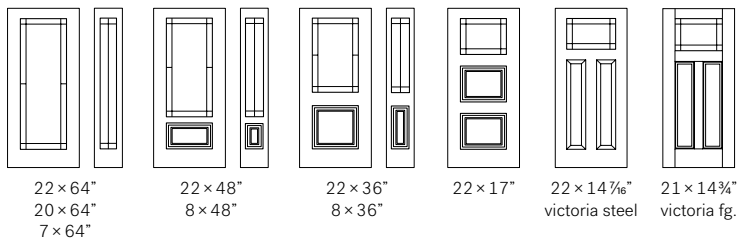

Perimeter Grill