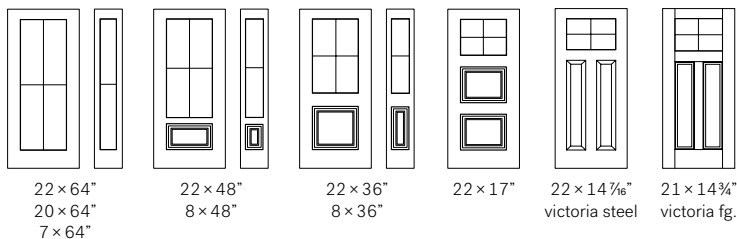

Grills

Grill Type

CAAL, CAFA, CARA, or CAGY grill

Custom Configurations

Many custom configurations available on demand.

Country Style Grill

3-Square Split Top Grill

Distinction Grill

Classic Grill

Perimeter Grill

Grill Profiles

CAFA & CAAL Color Option