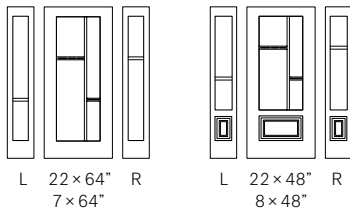

Stained Glass

¹ Masterline Glass ² 1" aluminum bar

³ Perforated 1 1/2" aluminum bar

⁴ Wide Reed Glass

Caming: Zinc

Frame: Contemporary or NovaPVC

Designer's Advice:

Looks great accompanied by Screen glass. Nassau is available in custom sizes.