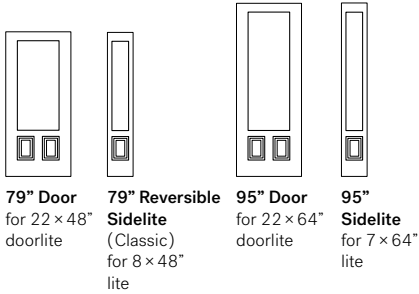

2 Panel
Blank Top

Dimensions
31 3/4", 33 3/4", 35 3/4" × 79"
31 3/4", 33 3/4", 35 3/4" × 95"