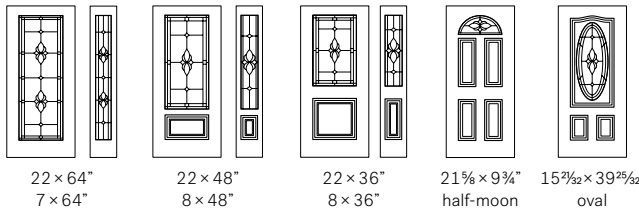

Frames: NovaPVC or Contemporary

Designer's Advice:

Looks great accompanied by Clear glass

Privacy Level

Private ●

22 × 64"
7 × 64"

22 × 48"
8 × 48"

22 × 36"
8 × 36"

Looks great accompanied by Clear glass.

Mystique is available in custom sizes.

Privacy Level

Semi-private ●

22 × 64"
7 × 64"

22 × 48"
8 × 48"

22 × 36"
8 × 36"

21¹/₈ × 9³/₄"
half-moon