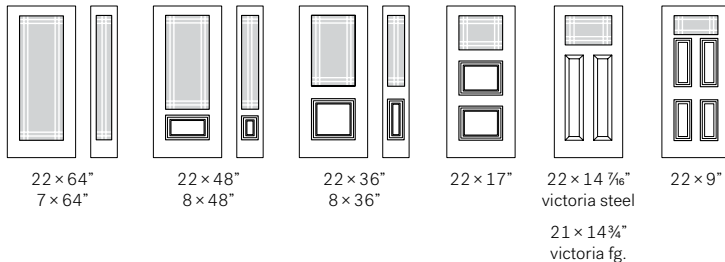

22 × 64"
7 × 64"

22 × 48"
8 × 48"

22 × 36"
8 × 36"

22 × 17"

22 × 14 7/16"
victoria steel

22 × 9"

21 × 14 3/4"
victoria fg.

FRAMES: C = CONTEMPORARY, N = NOVAPVC

Louisbourg

FRAME		N	FRAME		N
DOORGLASS			SIDELITES		
22" × 64"	07-314-060-	001	7" × 64"	07-314-005-	001
22" × 48"	07-314-057-	001	8" × 48"	07-314-017-	001
22" × 36"	07-314-050-	001	8" × 36"	07-314-010-	001

Transit

FRAME		C	N	FRAME		C	N
DOORGLASS				SIDELITES			
22" × 64"	07-263-060-	009	001	7" × 64"	07-263-005-	007	001
22" × 48"	07-263-057-	008	001	8" × 48"	07-263-017-	008	001
22" × 36"	07-263-050-	013	001	8" × 36"	07-263-010-	008	001
22" × 17"	07-263-259-	006	001				
22" × 14 7/16"	07-263-260-	005	001				
21" × 14 3/4"	07-263-301-	-	001				
22" × 9"	07-263-210-	005	001