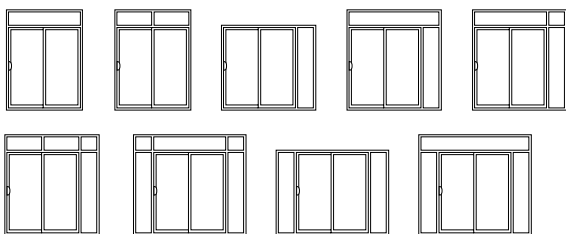

Transoms and Sidelites

Novatech Patio Doors can be configured to suit your needs. With Sidelites and Transoms that are built directly into the frame, whether made of PVC or aluminum, our Patio doors offer an exceptional degree of water resistance.