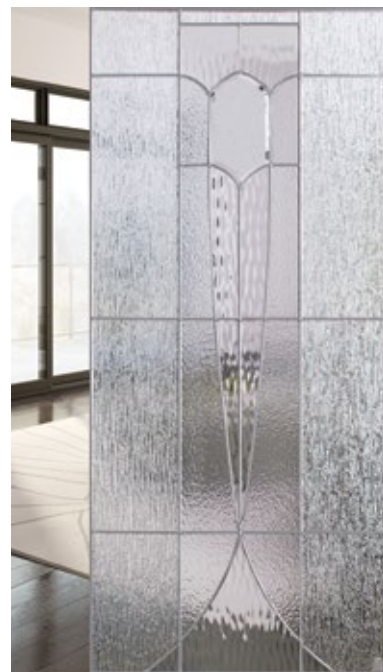

FRAMES: C = CONTEMPORARY, N = NOVAPVC, S = STAINABLE

Liano

FRAME	C	N	S
DOORGLASS			
22" x 48"	10-324-057-	-	005 004
22" x 36"	10-324-050-	-	002 002
22" x 14 7/16"	10-324-260-	001	-
21" x 14 3/4"	10-324-301-	-	002 001
25 1/4 x 42 1/4"	10-324-357-	-	- 001
25 1/4 x 51 1/4"	10-324-358-	-	- 001

FRAME	C	N	S
SIDELITES			
8" x 48"	10-324-017-	-	001 002
8" x 36"	10-324-010-	-	001 002
Liano Sidelite Options			
Fiberglass Countrystyle woodgrain sidelite with Integrated Chinchilla glass available to pair with the 79" or 95" 2 Panel camber top fiberglass door. p. 25			

Mistral

CAMING	PA	ZC
FRAME		NOVAPVC
DOORGLASS		
22" x 64"	10-310-060-	001 006
22" x 48"	10-310-057-	001 007
22" x 36"	10-310-050-	001 008
22" x 17"	10-310-259-	001 006
22" x 14 7/16"	10-310-260-	001 006
21" x 14 3/4"	10-310-301-	001 003

CAMING	PA	ZC
FRAME		NOVAPVC
DOORGLASS		
7" x 64"	10-310-005-	001 006
8" x 48"	10-310-017-	001 007
8" x 36"	10-310-010-	001 006
13 7/8 x 79"	10-310-211-	001 003