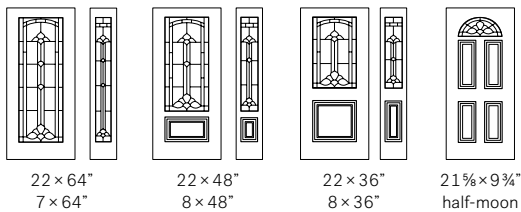

Beethoven

This style is reminiscent of traditional stained glass design. Its central medallion is inspired by glass painting technique sometimes used for windows in the last century. The floral illustration is unique to our Beethoven product.

Silkscreened Glass

¹ Glue Chip effect ² Grey leadlines

³ Clear glass ⁴ Sandblast finish

Frames: NovaPVC or Stainable

Designer's Advice:

Looks great accompanied by Sandblasted glass.