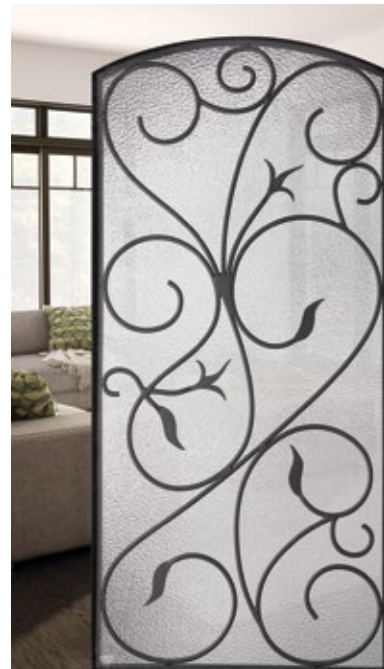

Wrought Iron

¹ Authentic wrought iron ² Sparkle glass

Frame: Black aluminum frame

Designer's Advice:

Looks great accompanied by Sparkle glass

Privacy Level

Private ●

Distinction