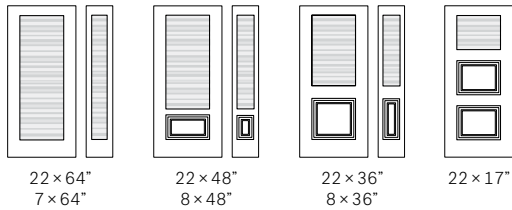

Frames: NovaPVC or Contemporary

Designer's Advice:

Looks great accompanied by Clear glass

Privacy Level

Private ●

22 × 64"
7 × 64"

22 × 48"
8 × 48"

22 × 36"
8 × 36"