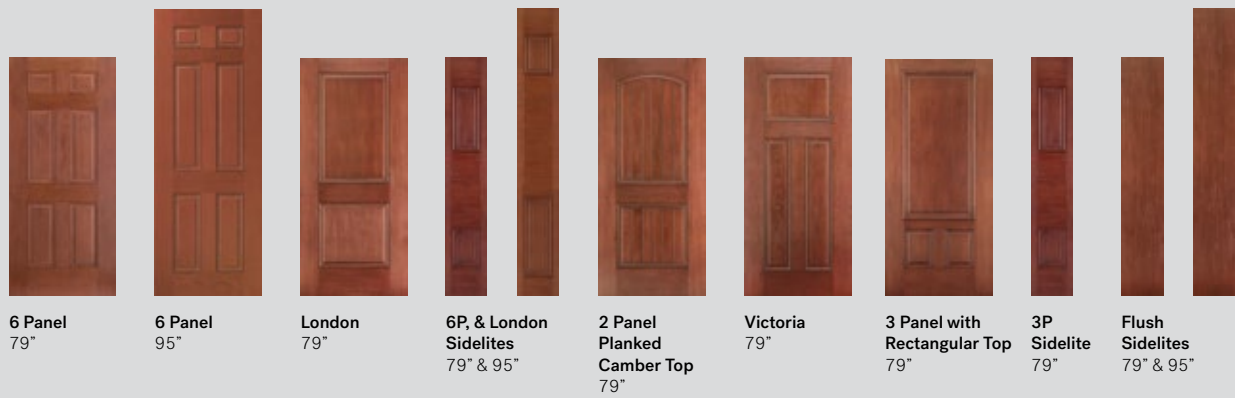

Orleans
79"

Richmond
79"

Richmond
95"

**Orleans &
Richmond
Sidelites**
79" & 95"

Flush
79"

Flush
95"

**Flush
Sidelites**
79" & 95"

Smooth Fiberglass Doors

Smooth Finish

Actual Color

Victoria Accessories

Decorative Shelf

Optional for the Smooth finish Victoria door. Easily installed with glue.

25-274-295-004

Fiberglass Doors

Oak Woodgrain

Mahogany Woodgrain

Woodgrain Fiberglass Doors

Oak Woodgrain
(suggested color)

Mahogany Woodgrain
(suggested color)

Victoria Accessories

Decorative Shelf
Optional for Mahogany finish Victoria door. Easily installed with glue.