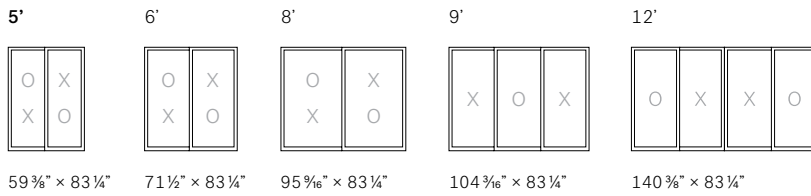

Choice of openings and sizes - Exterior view