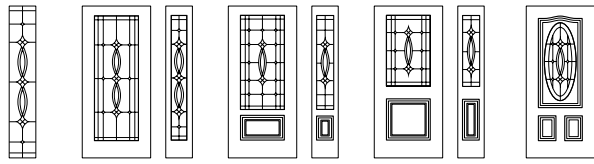

Privacy Level

Semi-private

13 $\frac{7}{8}$ " x 79" 22" x 64" 22" x 48" 22" x 36" 15 $\frac{25}{32}$ " x 39 $\frac{25}{32}$ "
7" x 64" 8" x 48" 8" x 36" oval

Murano

Medieval chapels and architecture adopted this simple, effective design. The rounded top and rectangular squares create a thoroughly classic look.