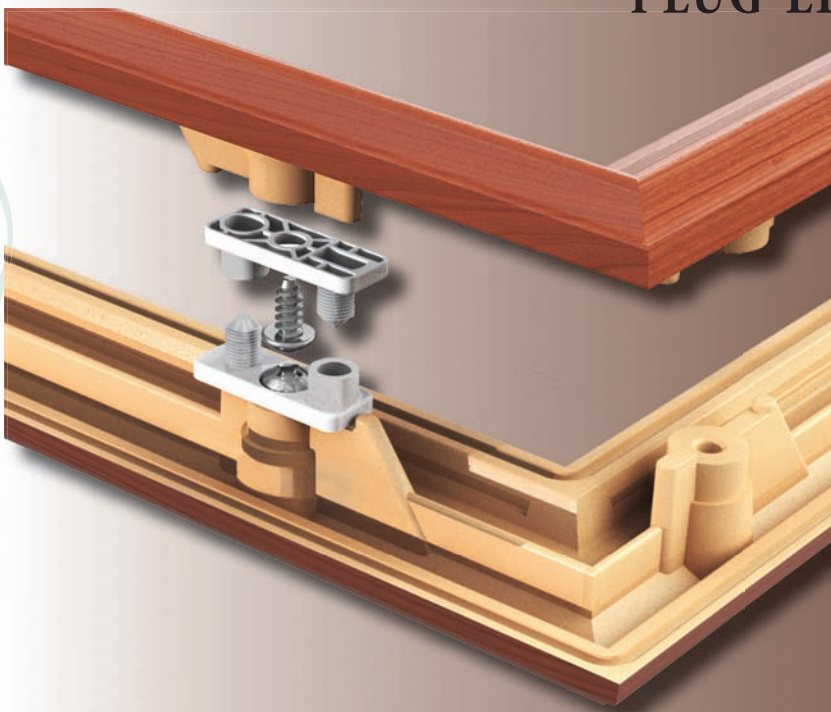

## PLUG FRAME SYSTEM

Traditional screw system with matched fiberglass grained plug caps provide excellent glass retention.

## PLUG-LESS FRAME SYSTEM

Internal clipping system provides secure glass retention without plugs! Slam and severe weather tested!