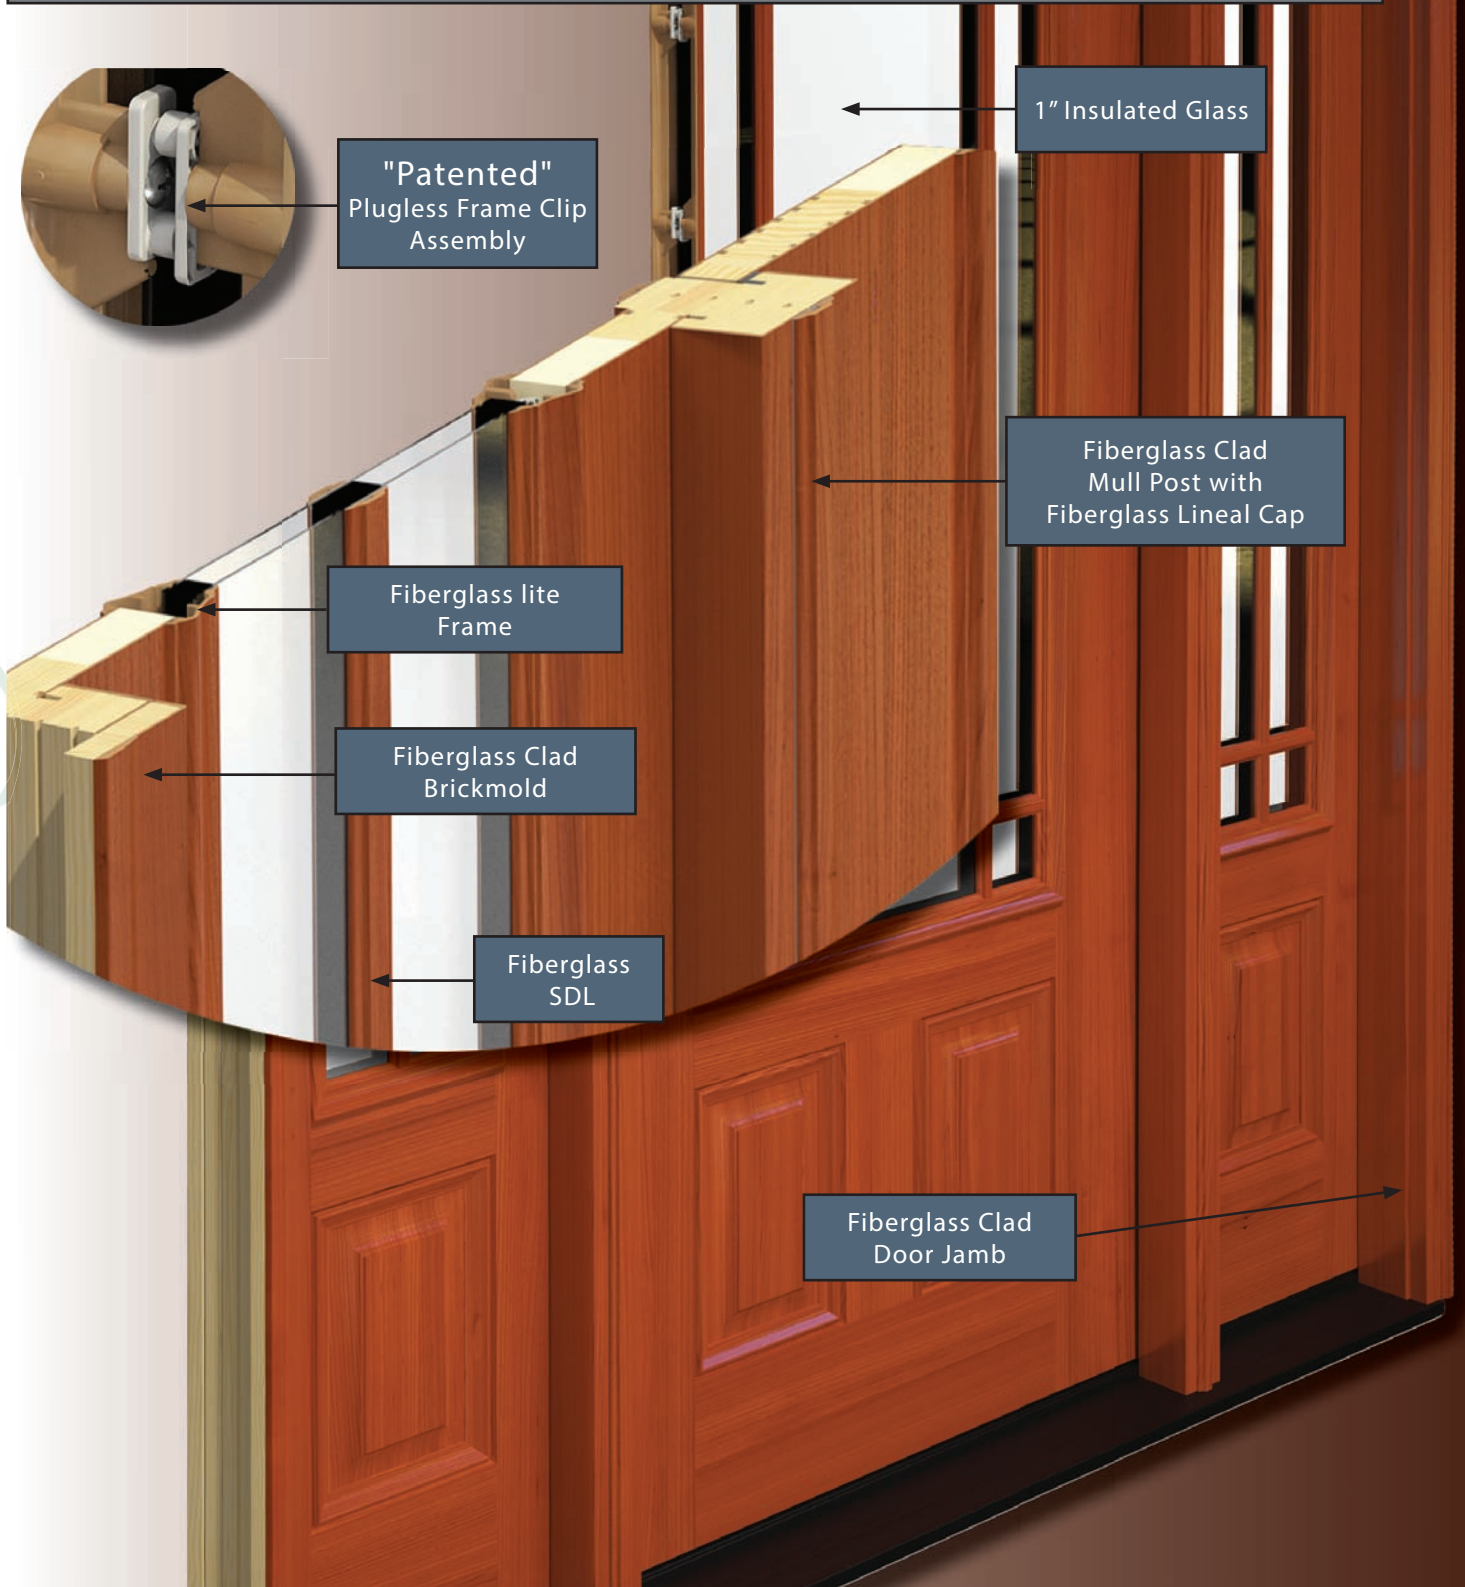

PRESTIGE COLLECTION

The Prestige Collection is a line of coordinated door system components, developed using our NVD technology. Coordinated doors and sidelites, lite frames, simulated divided lites, jambs and brick mold combine all the low maintenance benefits of fiberglass with the superior MasterGrain wood-grain finish. The Prestige Collection is the only high volume integrated system of fiberglass components available in the door industry. Available in Cherry, Fir, Alder, Mahogany and Oak grains.

"Patented"
Plugless Frame Clip
Assembly

1" Insulated Glass

Fiberglass Clad
Mull Post with
Fiberglass Lineal Cap

Fiberglass lite
Frame

Fiberglass Clad
Brickmold

Fiberglass
SDL

Fiberglass Clad
Door Jamb